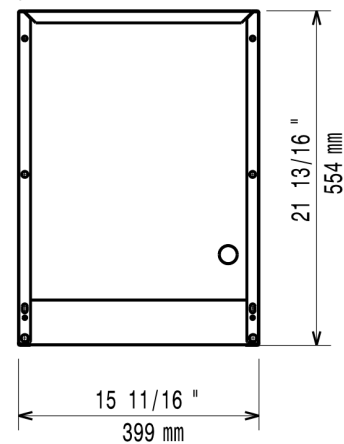

PNC Code	Description
Other accessories	
206328	2 drawers (h=1000mm) for 700line base
206343	Door for open base cupboard
206360	2 DRAWERS (H=100MM) BASE 700 LINE-ZAN

Technical specifications

Key Information:

External dimensions, Width:	400 mm
External dimensions, Depth:	550 mm
External dimensions, Height:	600 mm
Net weight:	10 kg

Front

Side

Top

Find out more:
[ISO Certificates](#)
[Electrolux Professional Recognitions](#)