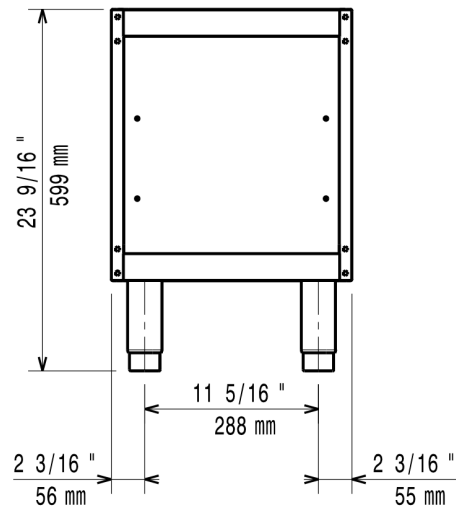

PNC Code	Description
Other accessories	
206328	2 drawers (h=1000mm) for 700line base
206343	Door for open base cupboard
206360	2 DRAWERS (H=100MM) BASE 700 LINE-ZAN

Technical specifications

Key Information:

External dimensions, Width:	400 mm
External dimensions, Depth:	550 mm
External dimensions, Height:	600 mm
Net weight:	10 kg

Front

Side

Top

Find out more:
[ISO Certificates](#)
[Electrolux Professional Recognitions](#)