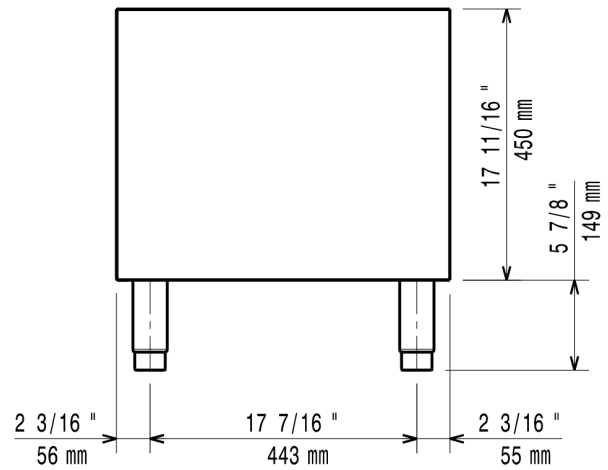

PNC Code	Description
Other accessories	
206328	2 drawers (h=1000mm) for 700line base
206343	Door for open base cupboard
206360	2 DRAWERS (H=100MM) BASE 700 LINE-ZAN

Technical specifications

Key Information:

External dimensions, Width:	400 mm
External dimensions, Depth:	550 mm
External dimensions, Height:	600 mm
Net weight:	10 kg

Front

Side

Top

Find out more:
[ISO Certificates](#)
[Electrolux Professional Recognitions](#)